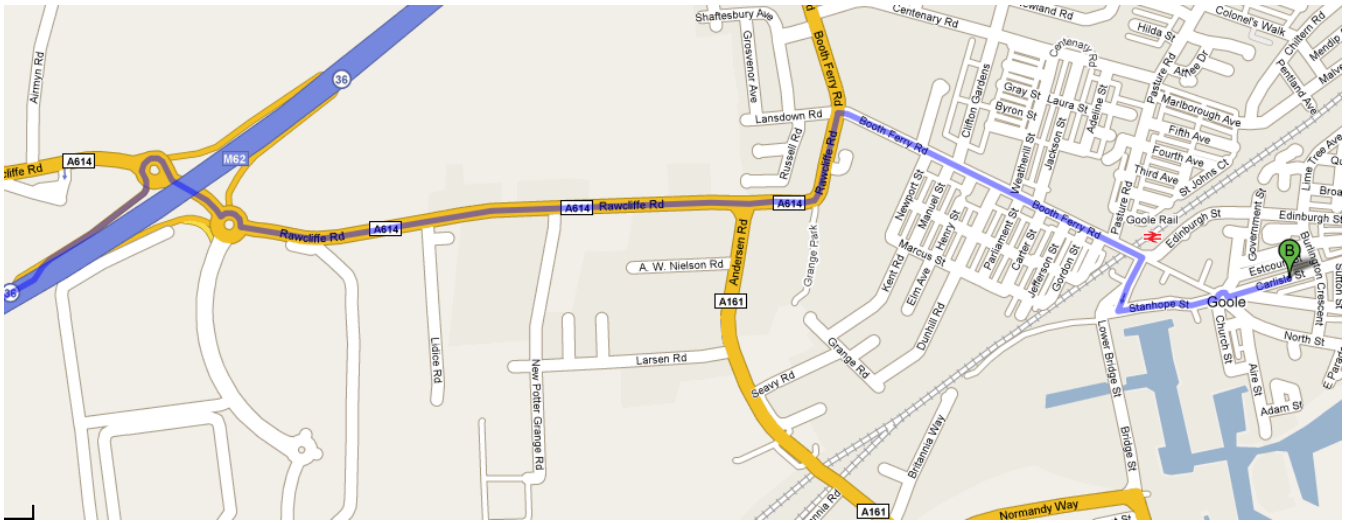

Instructions on How to Get to Dockside Computers

1. Head northeast on M62 toward Exit 36
2. At junction 36, take the A614 exit to Goole
3. At the roundabout, take the 3rd exit onto A614/Rawcliffe Rd heading to Goole/A614 Go through 1 roundabout
4. Turn right at Booth Ferry Rd
5. Turn right at Mariners St
6. Turn left at Stanhope St
7. At the roundabout, take the 2nd exit onto Carlisle St
Destination will be on the left